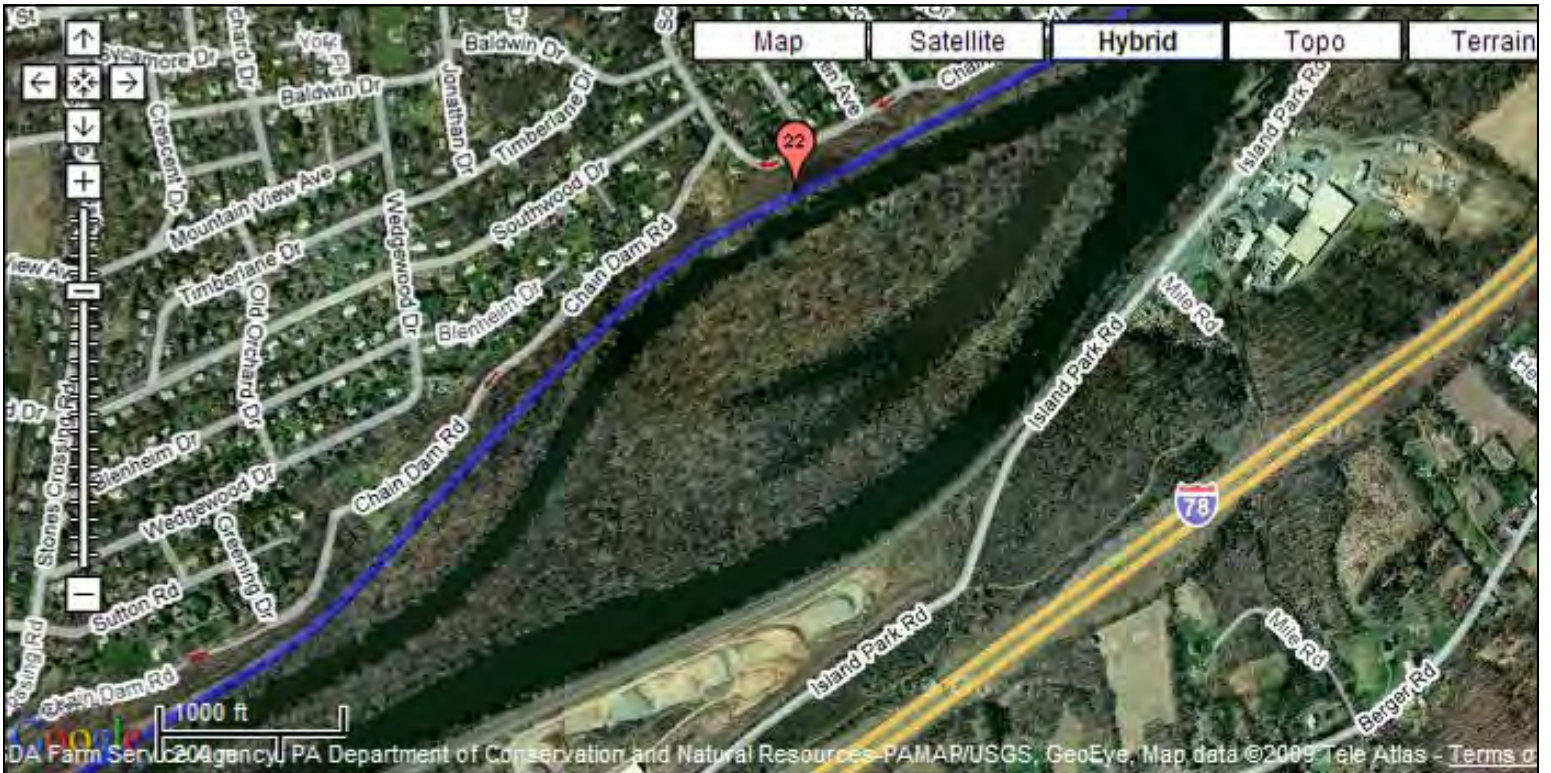

View Map Online: <http://www.gmap-pedometer.com/?r=3066040>

Lehigh Valley Health Network Marathon for Via from Allentown thru Bethlehem to Easton

View Map Online: <http://www.gmap-pedometer.com/?r=3066040>

Lehigh Valley Health Network Marathon for Via from Allentown thru Bethlehem to Easton

View Map Online: <http://www.gmap-pedometer.com/?r=3066040>

Lehigh Valley Health Network Marathon for Via from Allentown thru Bethlehem to Easton