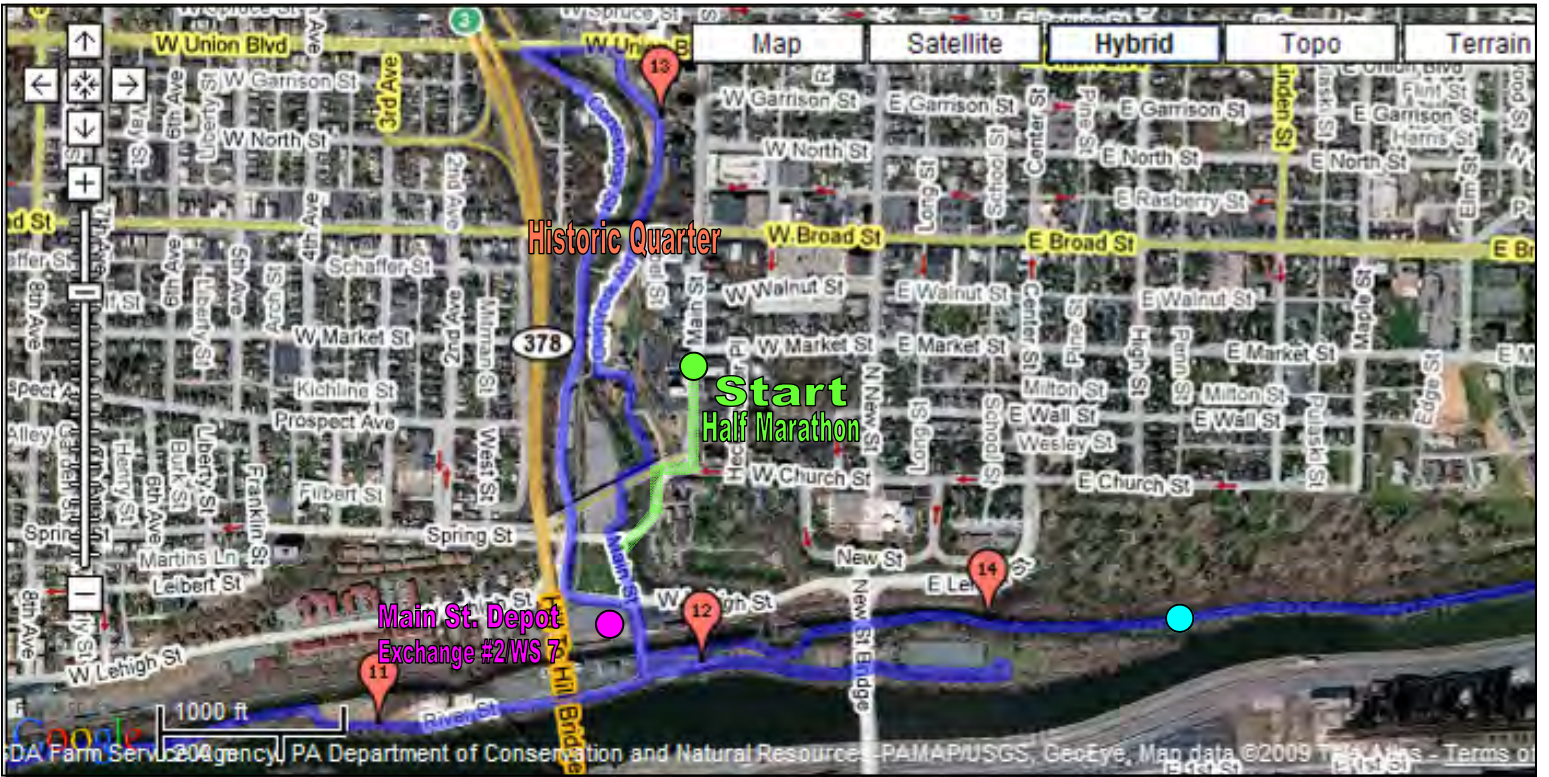

Lehigh Valley Health Network Marathon for Via from Allentown thru Bethlehem to Easton

View Map Online: <http://www.gmap-pedometer.com/?r=3066040>

Lehigh Valley Health Network Marathon for Via from Allentown thru Bethlehem to Easton

View Map Online: <http://www.gmap-pedometer.com/?r=3066040>

Lehigh Valley Health Network Marathon for Via from Allentown thru Bethlehem to Easton

View Map Online: <http://www.gmap-pedometer.com/?r=3066040>