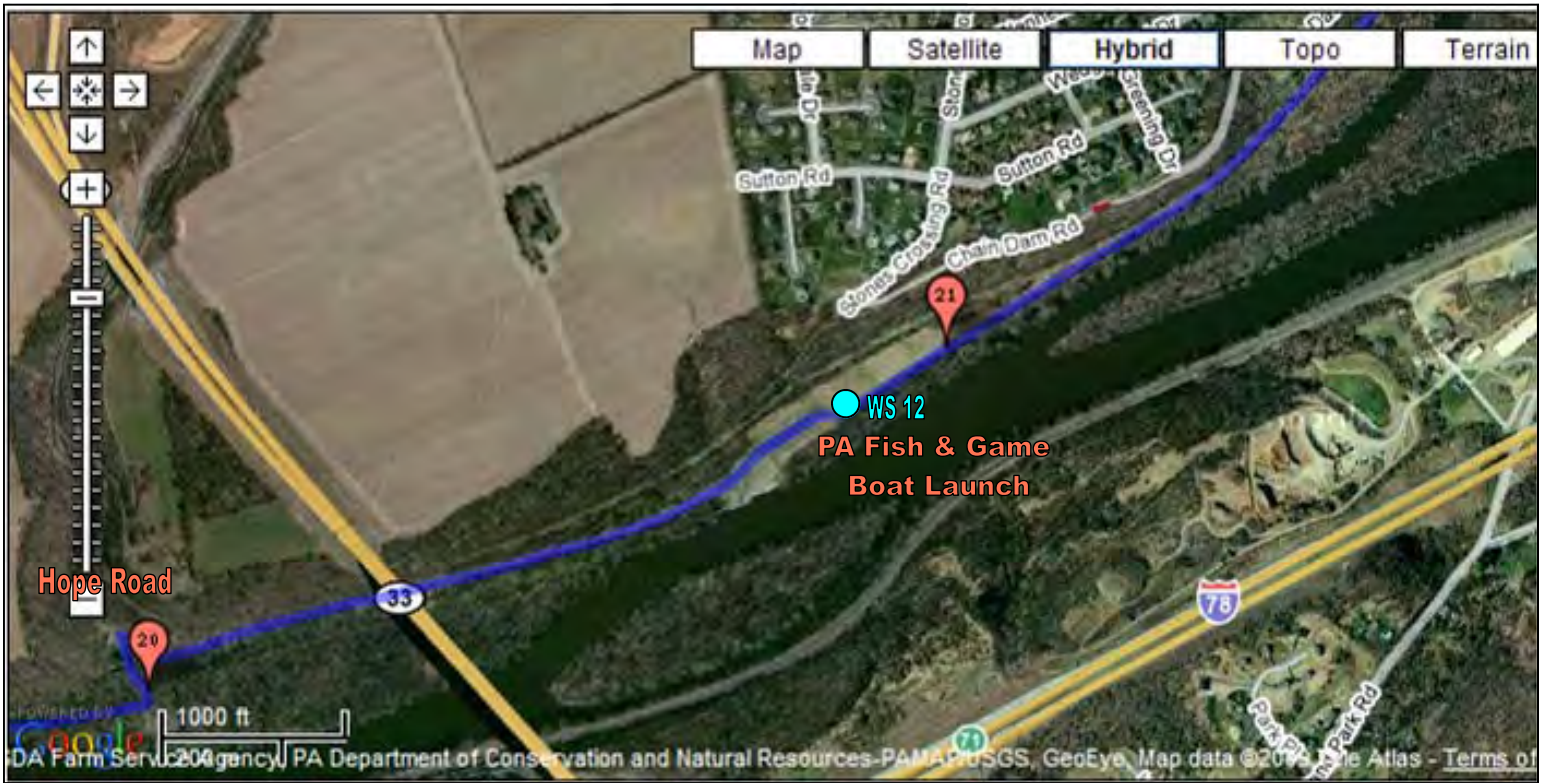

View Map Online: <http://www.gmap-pedometer.com/?r=3066040>

Lehigh Valley Health Network Marathon for Via from Allentown thru Bethlehem to Easton

View Map Online: <http://www.gmap-pedometer.com/?r=3066040>

Lehigh Valley Health Network Marathon for Via from Allentown thru Bethlehem to Easton

View Map Online: <http://www.gmap-pedometer.com/?r=3066040>

Lehigh Valley Health Network Marathon for Via from Allentown thru Bethlehem to Easton