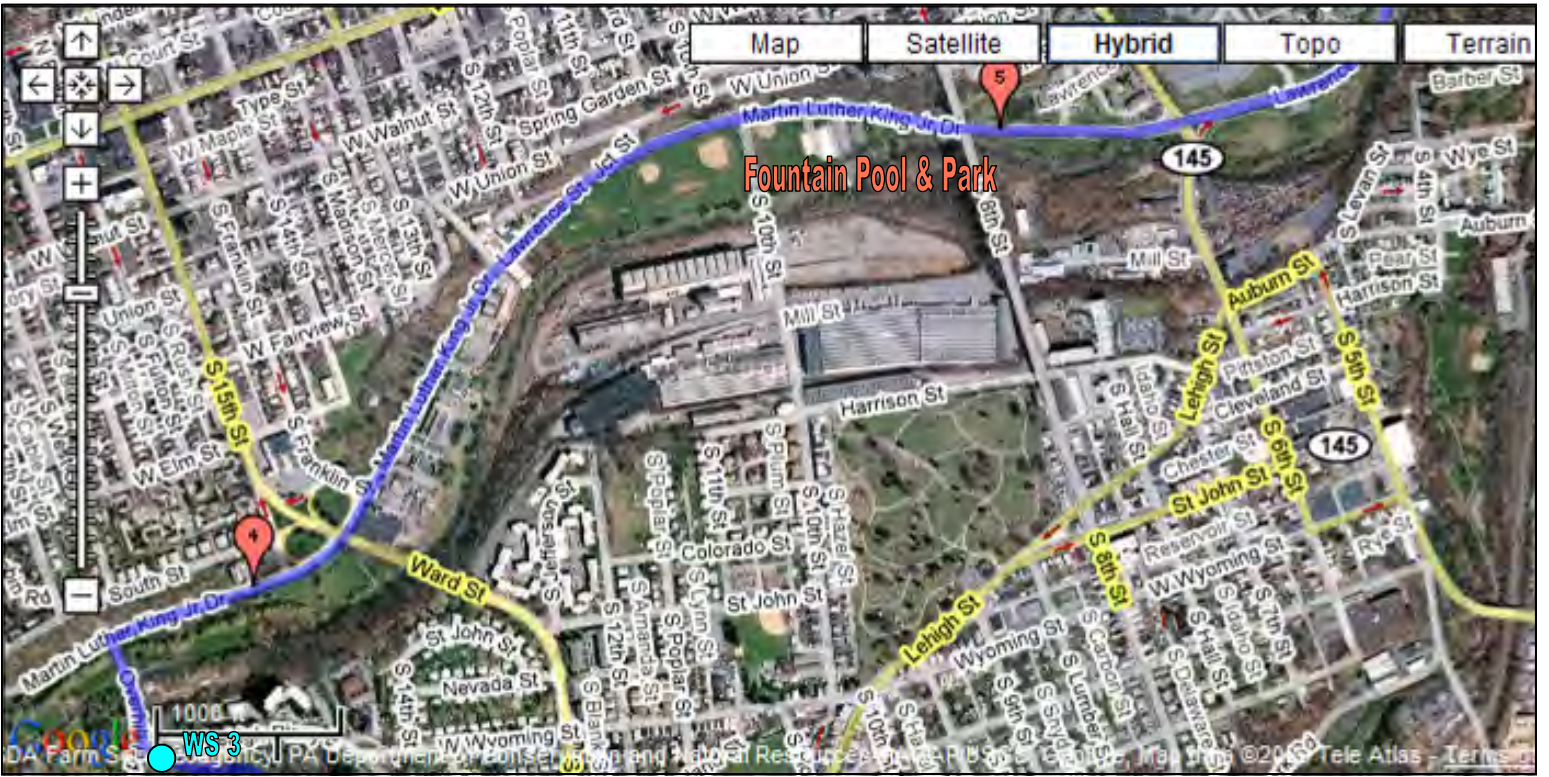

Leg 5 - 3.6 miles

Riverview Park, Lehigh Dr. (Palmer Township) to Center Square, 3rd St. & Northampton St. (Easton)
1.6 miles on paved road, 2.0 miles on paved bike trail. ★ - short leg (ends at mile marker 26.2).

Lehigh Valley Health Network Marathon for Via from Allentown thru Bethlehem to Easton

View Map Online: <http://www.gmap-pedometer.com/?r=3066040>

Lehigh Valley Health Network Marathon for Via from Allentown thru Bethlehem to Easton

View Map Online: <http://www.gmap-pedometer.com/?r=3066040>

Lehigh Valley Health Network Marathon for Via from Allentown thru Bethlehem to Easton

View Map Online: <http://www.gmap-pedometer.com/?r=3066040>