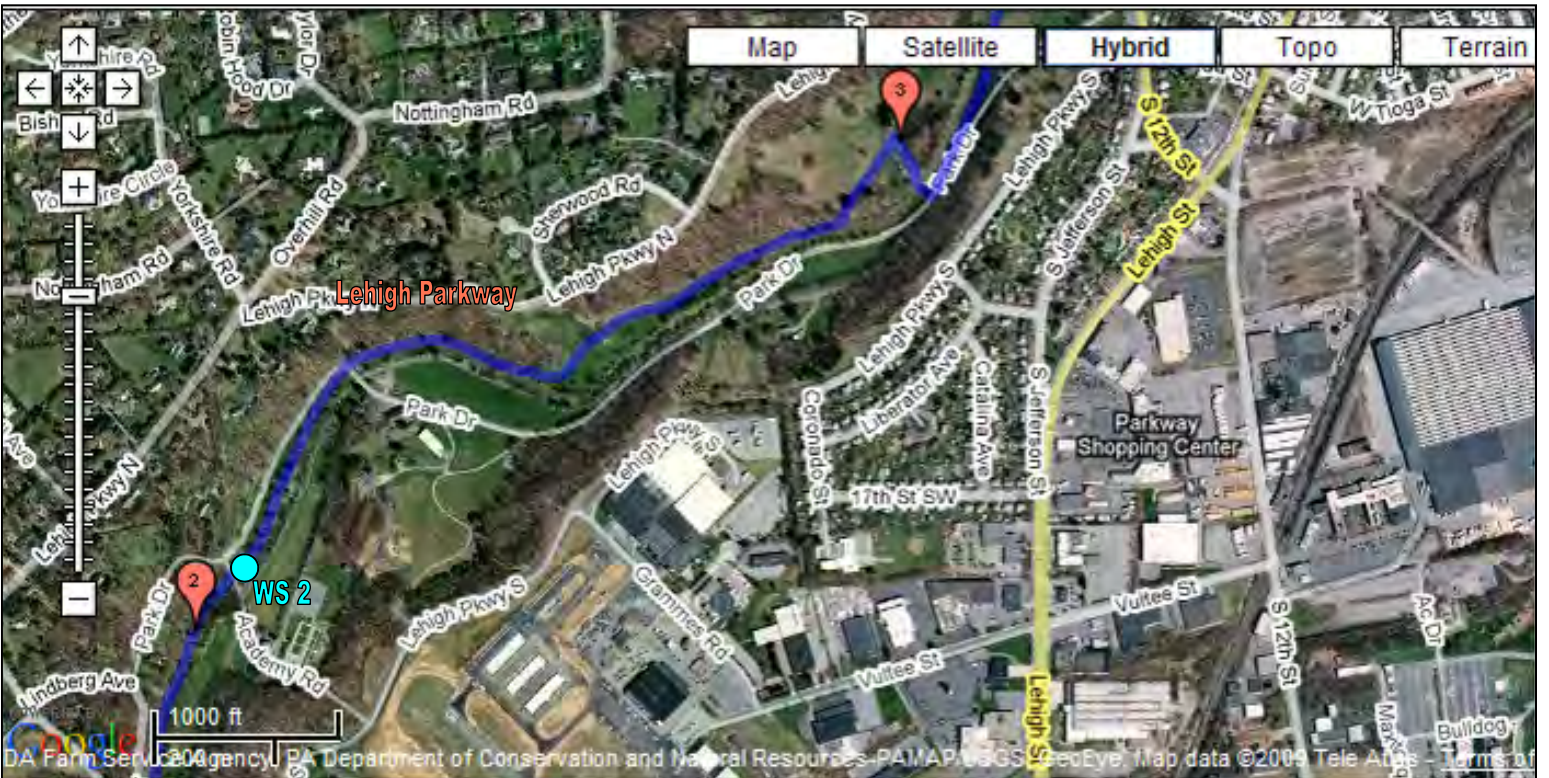

Lehigh Valley Health Network Marathon for Via from Allentown thru Bethlehem to Easton

View Map Online: <http://www.gmap-pedometer.com/?r=3066040>