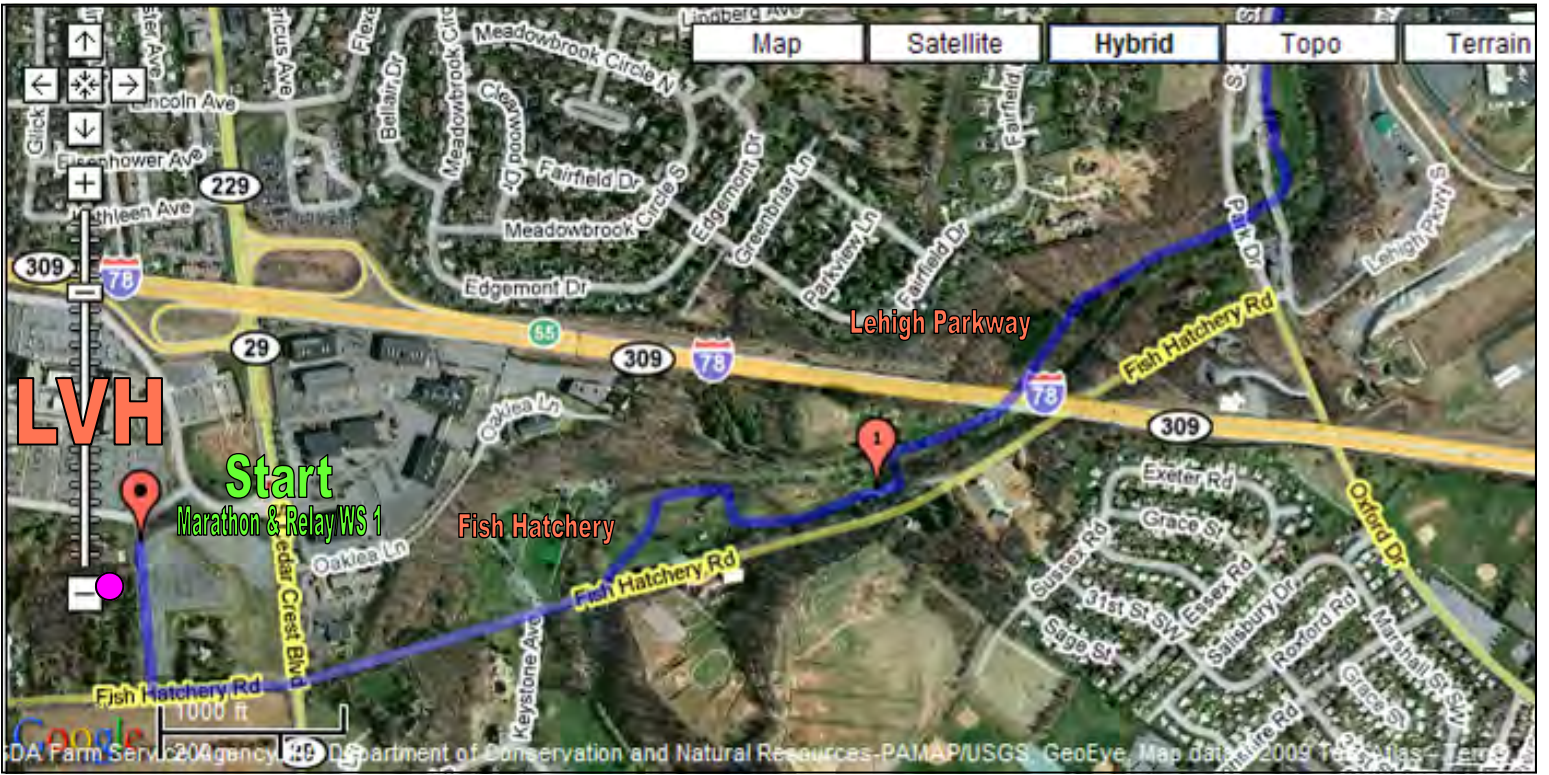

Lehigh Valley Health Network Marathon for Via from Allentown thru Bethlehem to Easton

View Map Online: <http://www.gmap-pedometer.com/?r=3066040>