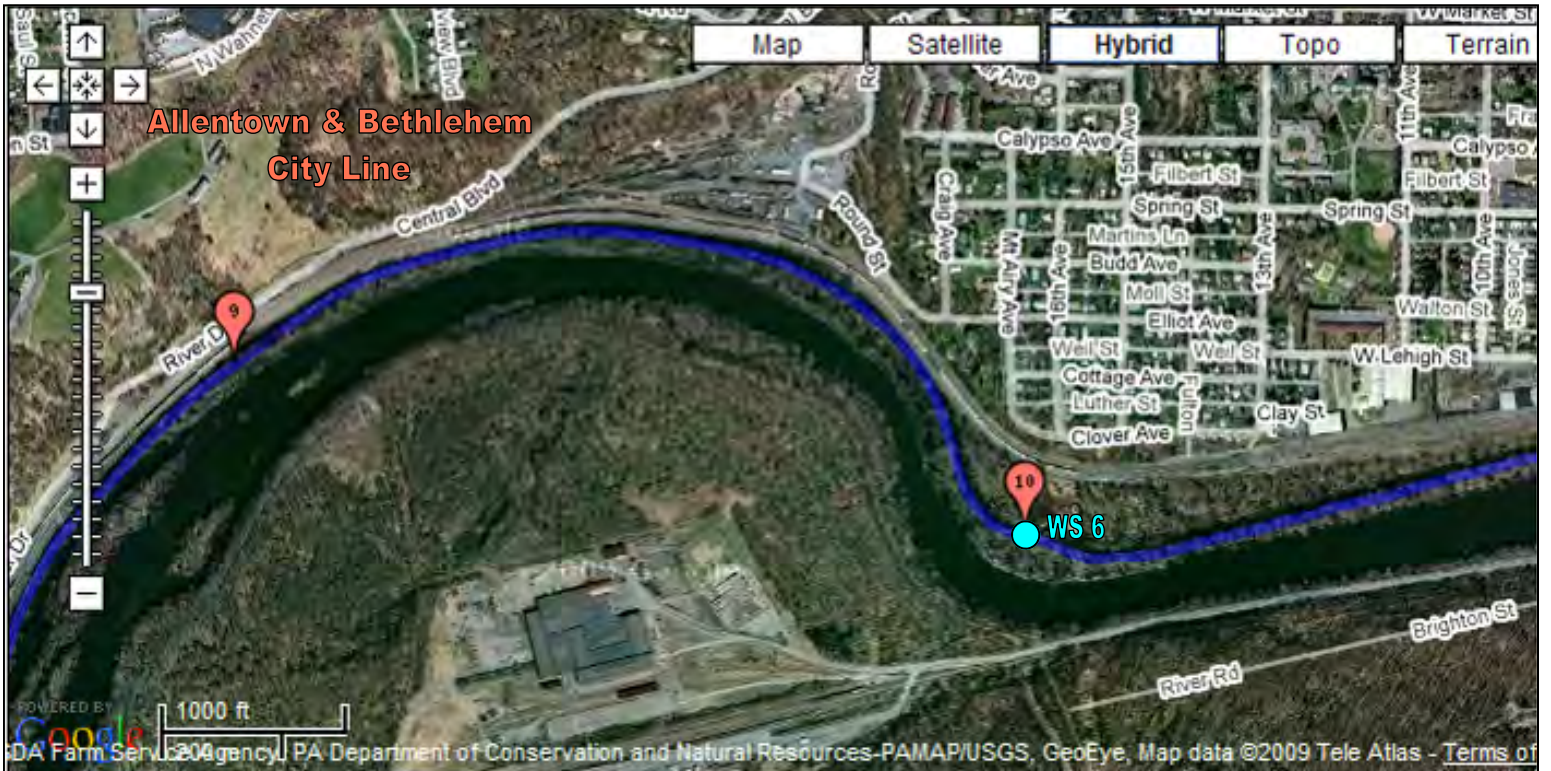

Lehigh Valley Health Network Marathon for Via from Allentown thru Bethlehem to Easton

View Map Online: <http://www.gmap-pedometer.com/?r=3066040>

Lehigh Valley Health Network Marathon for Via from Allentown thru Bethlehem to Easton

View Map Online: <http://www.gmap-pedometer.com/?r=3066040>

Lehigh Valley Health Network Marathon for Via from Allentown thru Bethlehem to Easton

View Map Online: <http://www.gmap-pedometer.com/?r=3066040>