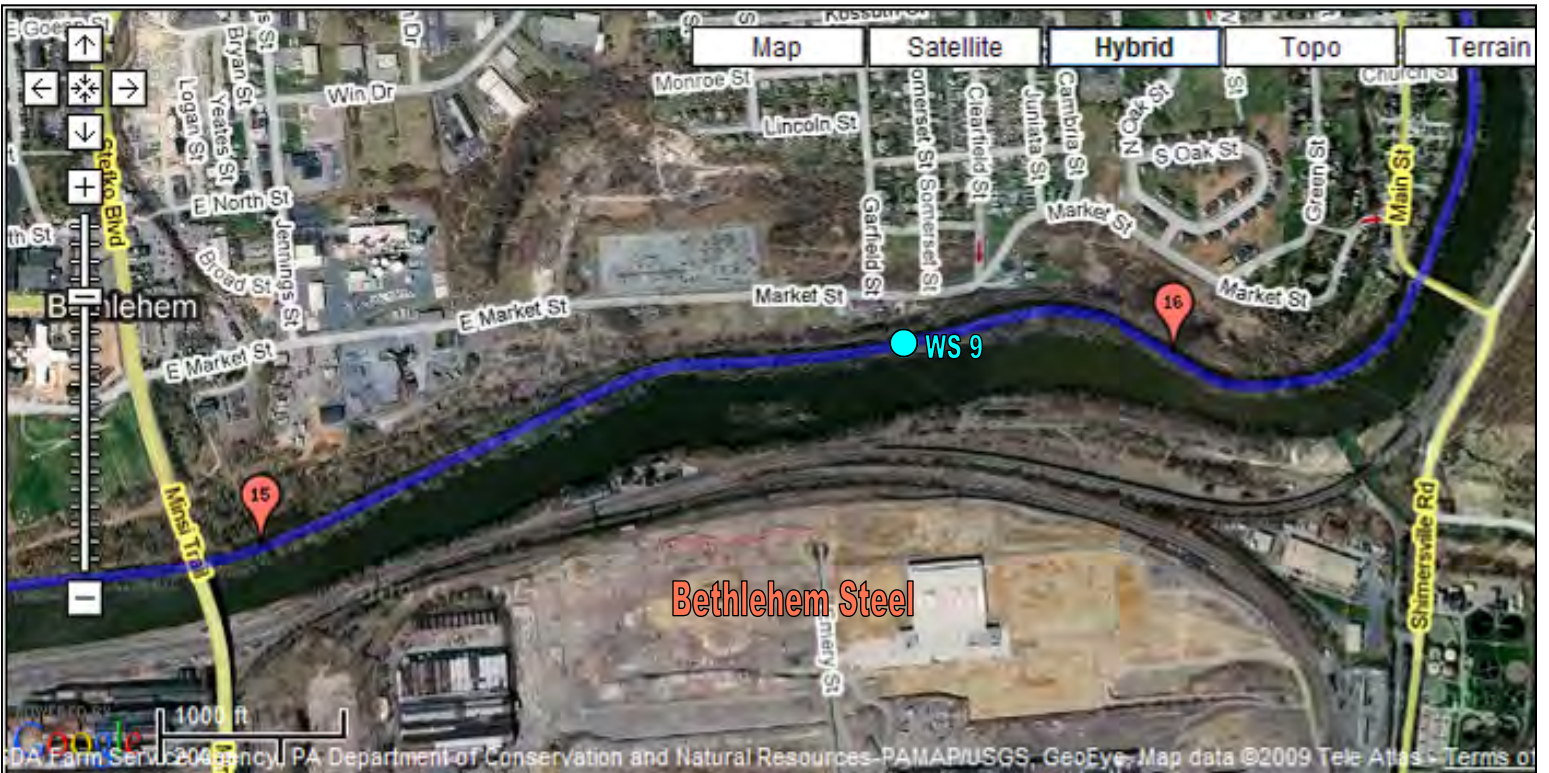

Lehigh Valley Health Network Marathon for Via from Allentown thru Bethlehem to Easton

View Map Online: <http://www.gmap-pedometer.com/?r=3066040>

Lehigh Valley Health Network Marathon for Via from Allentown thru Bethlehem to Easton

View Map Online: <http://www.gmap-pedometer.com/?r=3066040>

Lehigh Valley Health Network Marathon for Via from Allentown thru Bethlehem to Easton

View Map Online: <http://www.gmap-pedometer.com/?r=3066040>